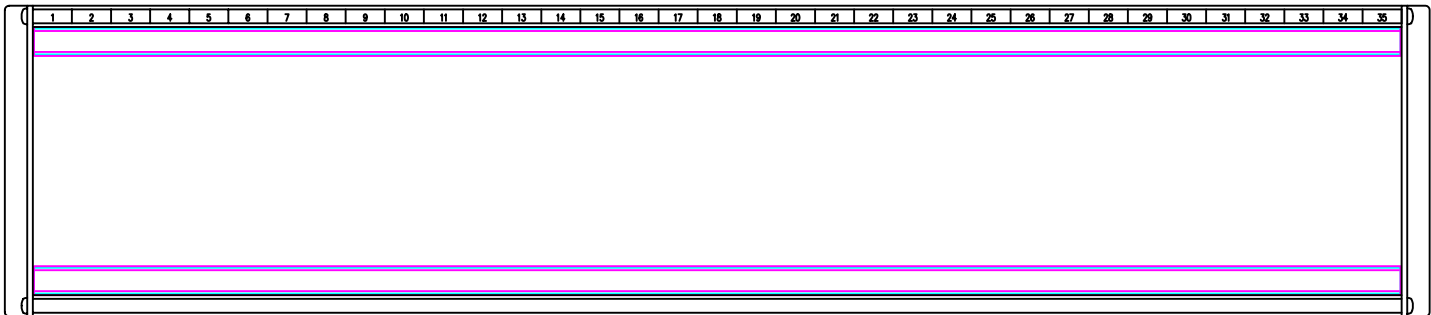

MPS FMR SERIES  
(FLUSH MOUNT RING)

MPS-FMR-28MU  
OD = 25.50"  
ID = 24.50"  
(28 MODULE UNITS)

MPS-FMR-35MU  
OD = 31.625"  
ID = 30.625"  
(35 MODULE UNITS)

MPS-FMR-38MU  
OD = 34.25"  
ID = 33.25"  
(38 MODULE UNITS)